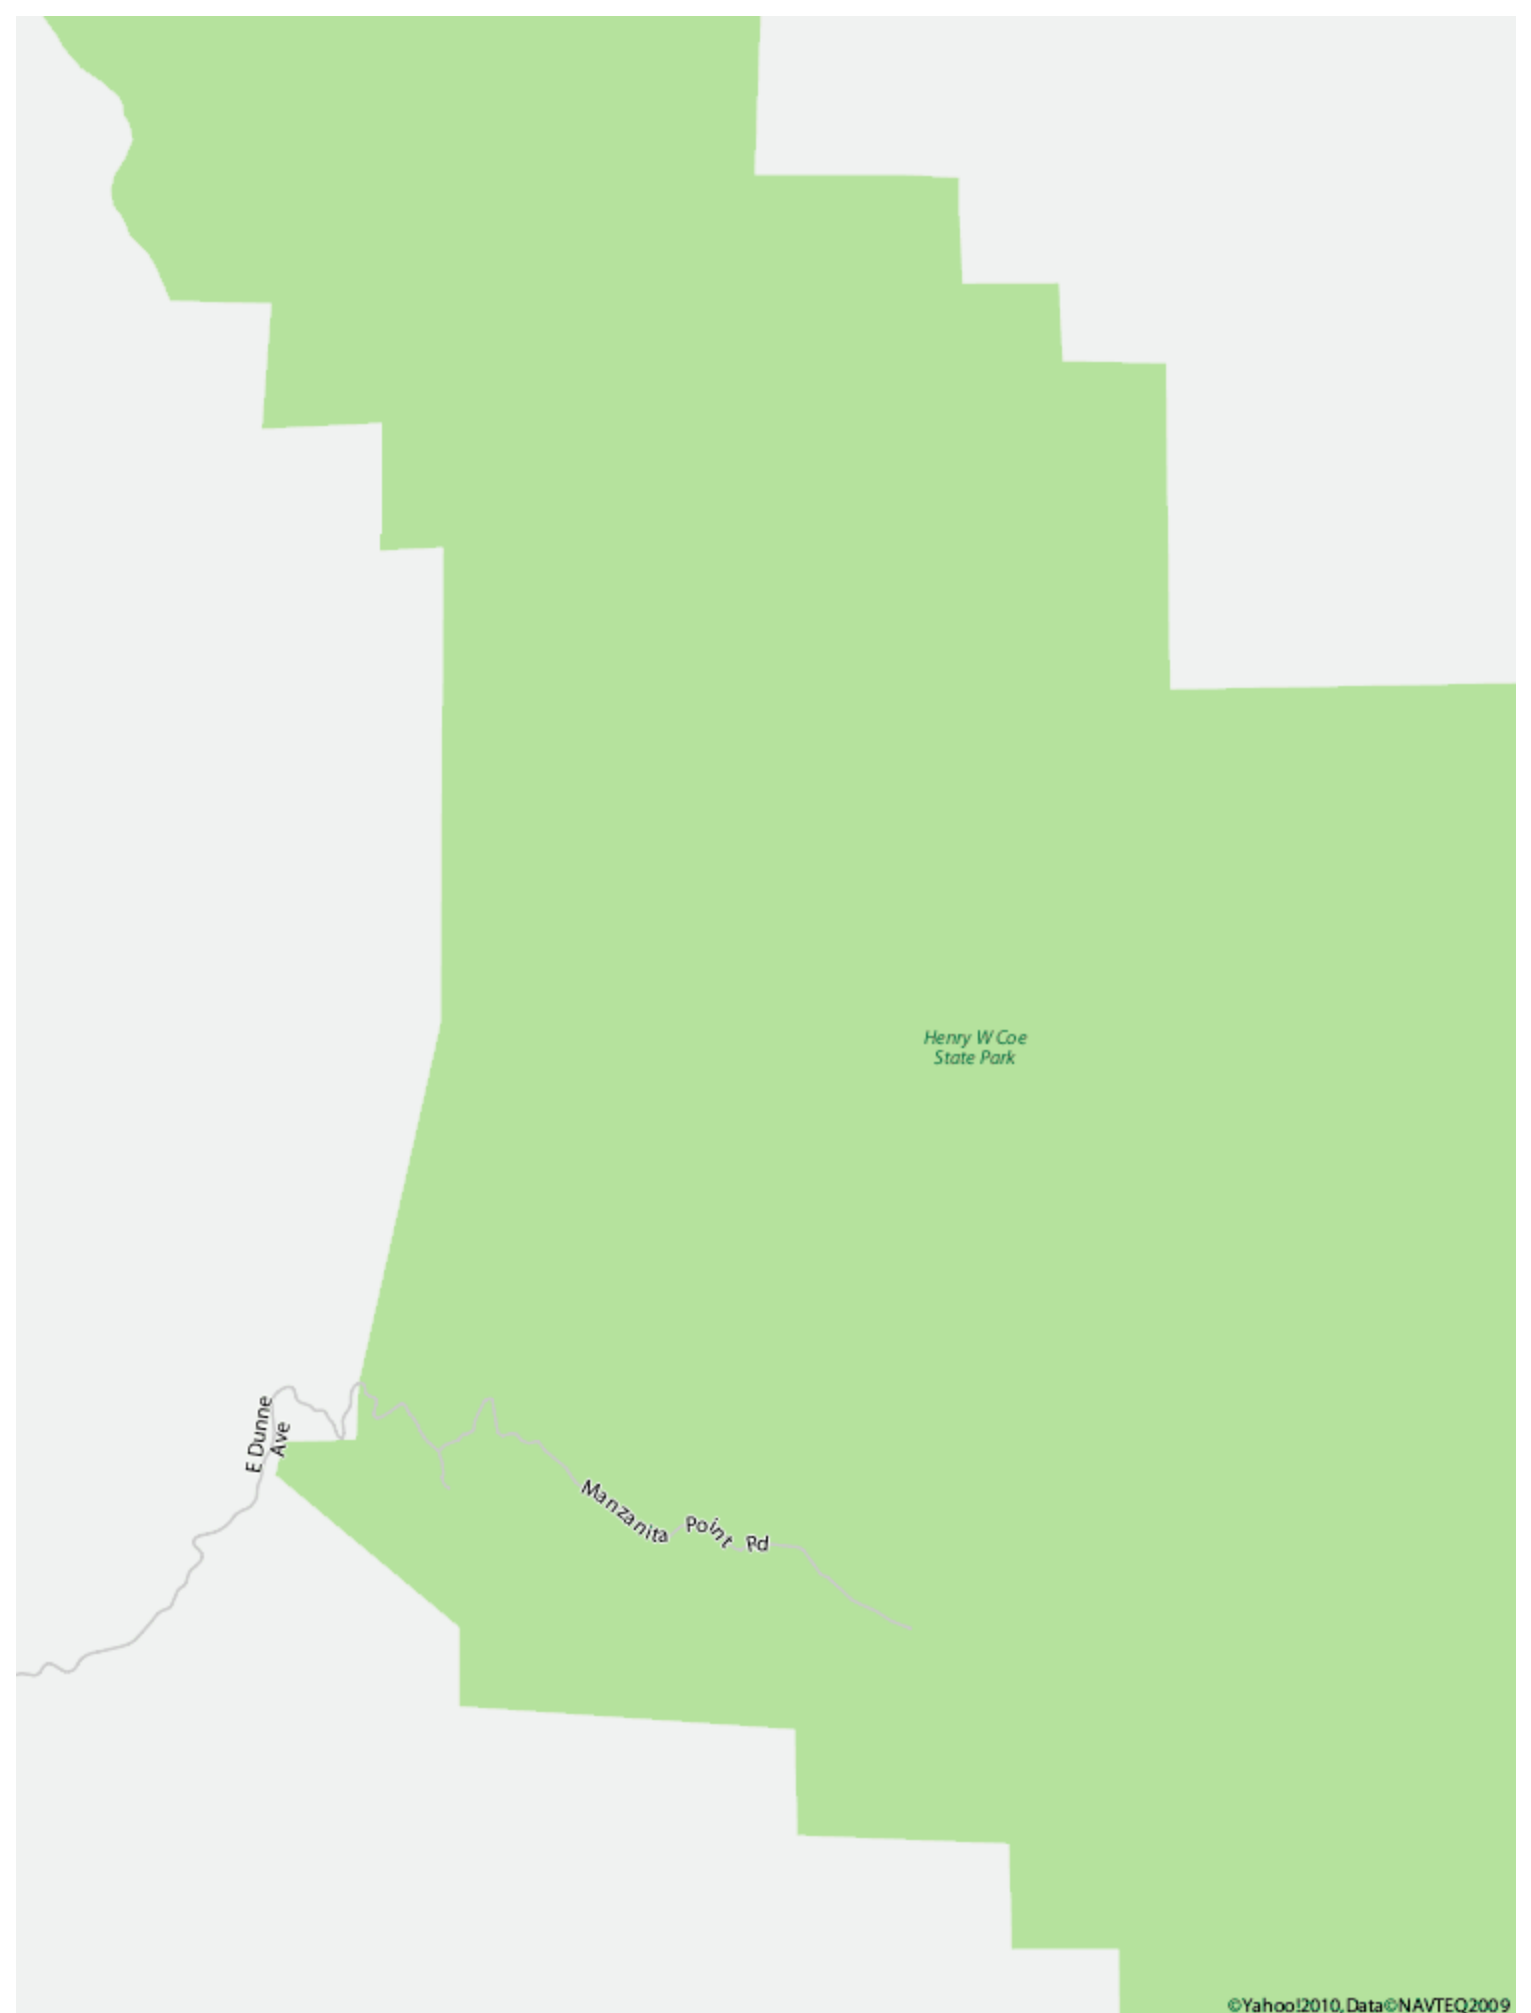

LARGE MAP (on the next page) of : San Jose California 95152 CA

E Dunne Ave

Manzanita point Rd

Henry W Coe State Park